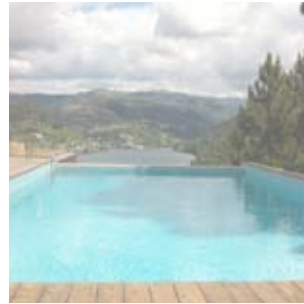

- Piscinas •
- Pools •