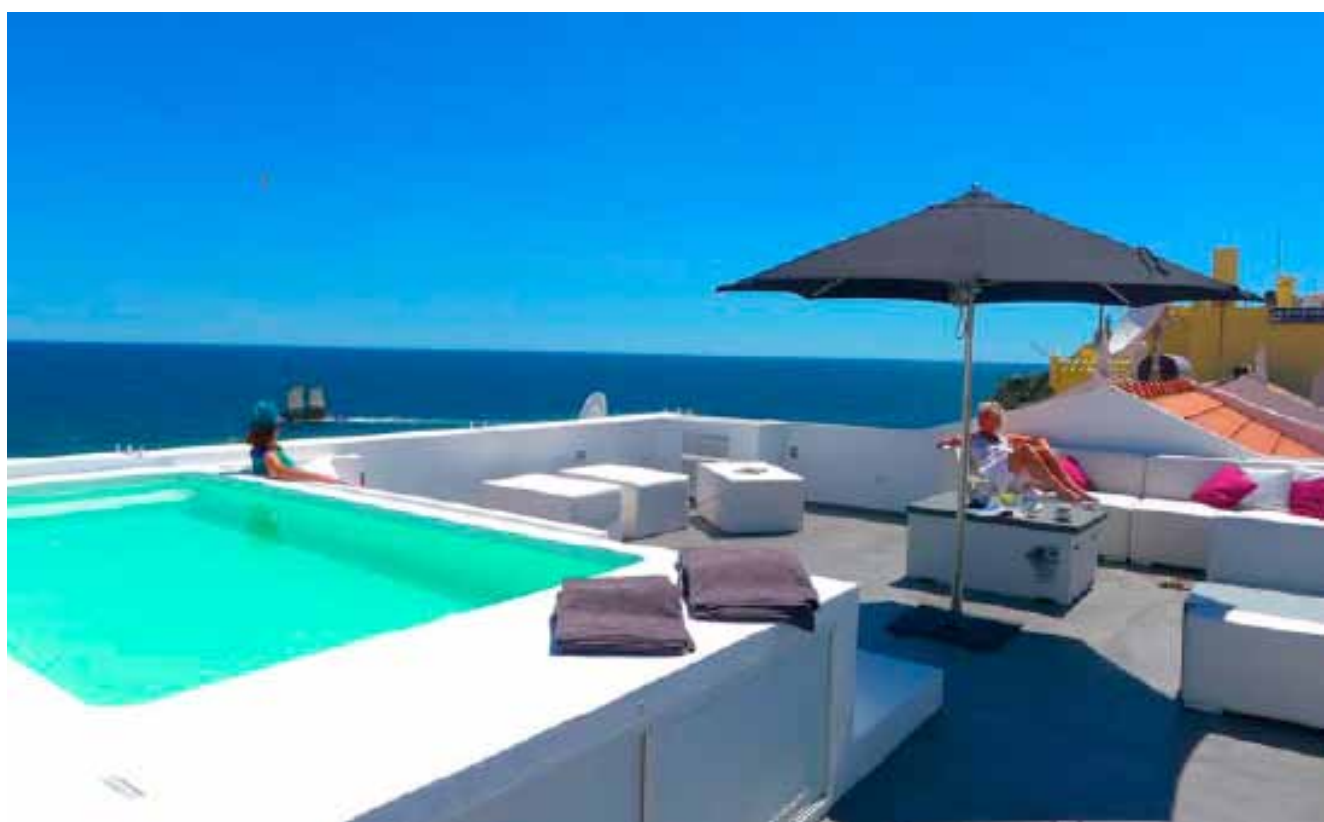

Cascais, Portugal.

Revestimientos de pavimento en Transit.
Piscina y mobiliario en Classic.

*Coating in Transit. Furniture and swimming
pool in Classic.*

cement design®